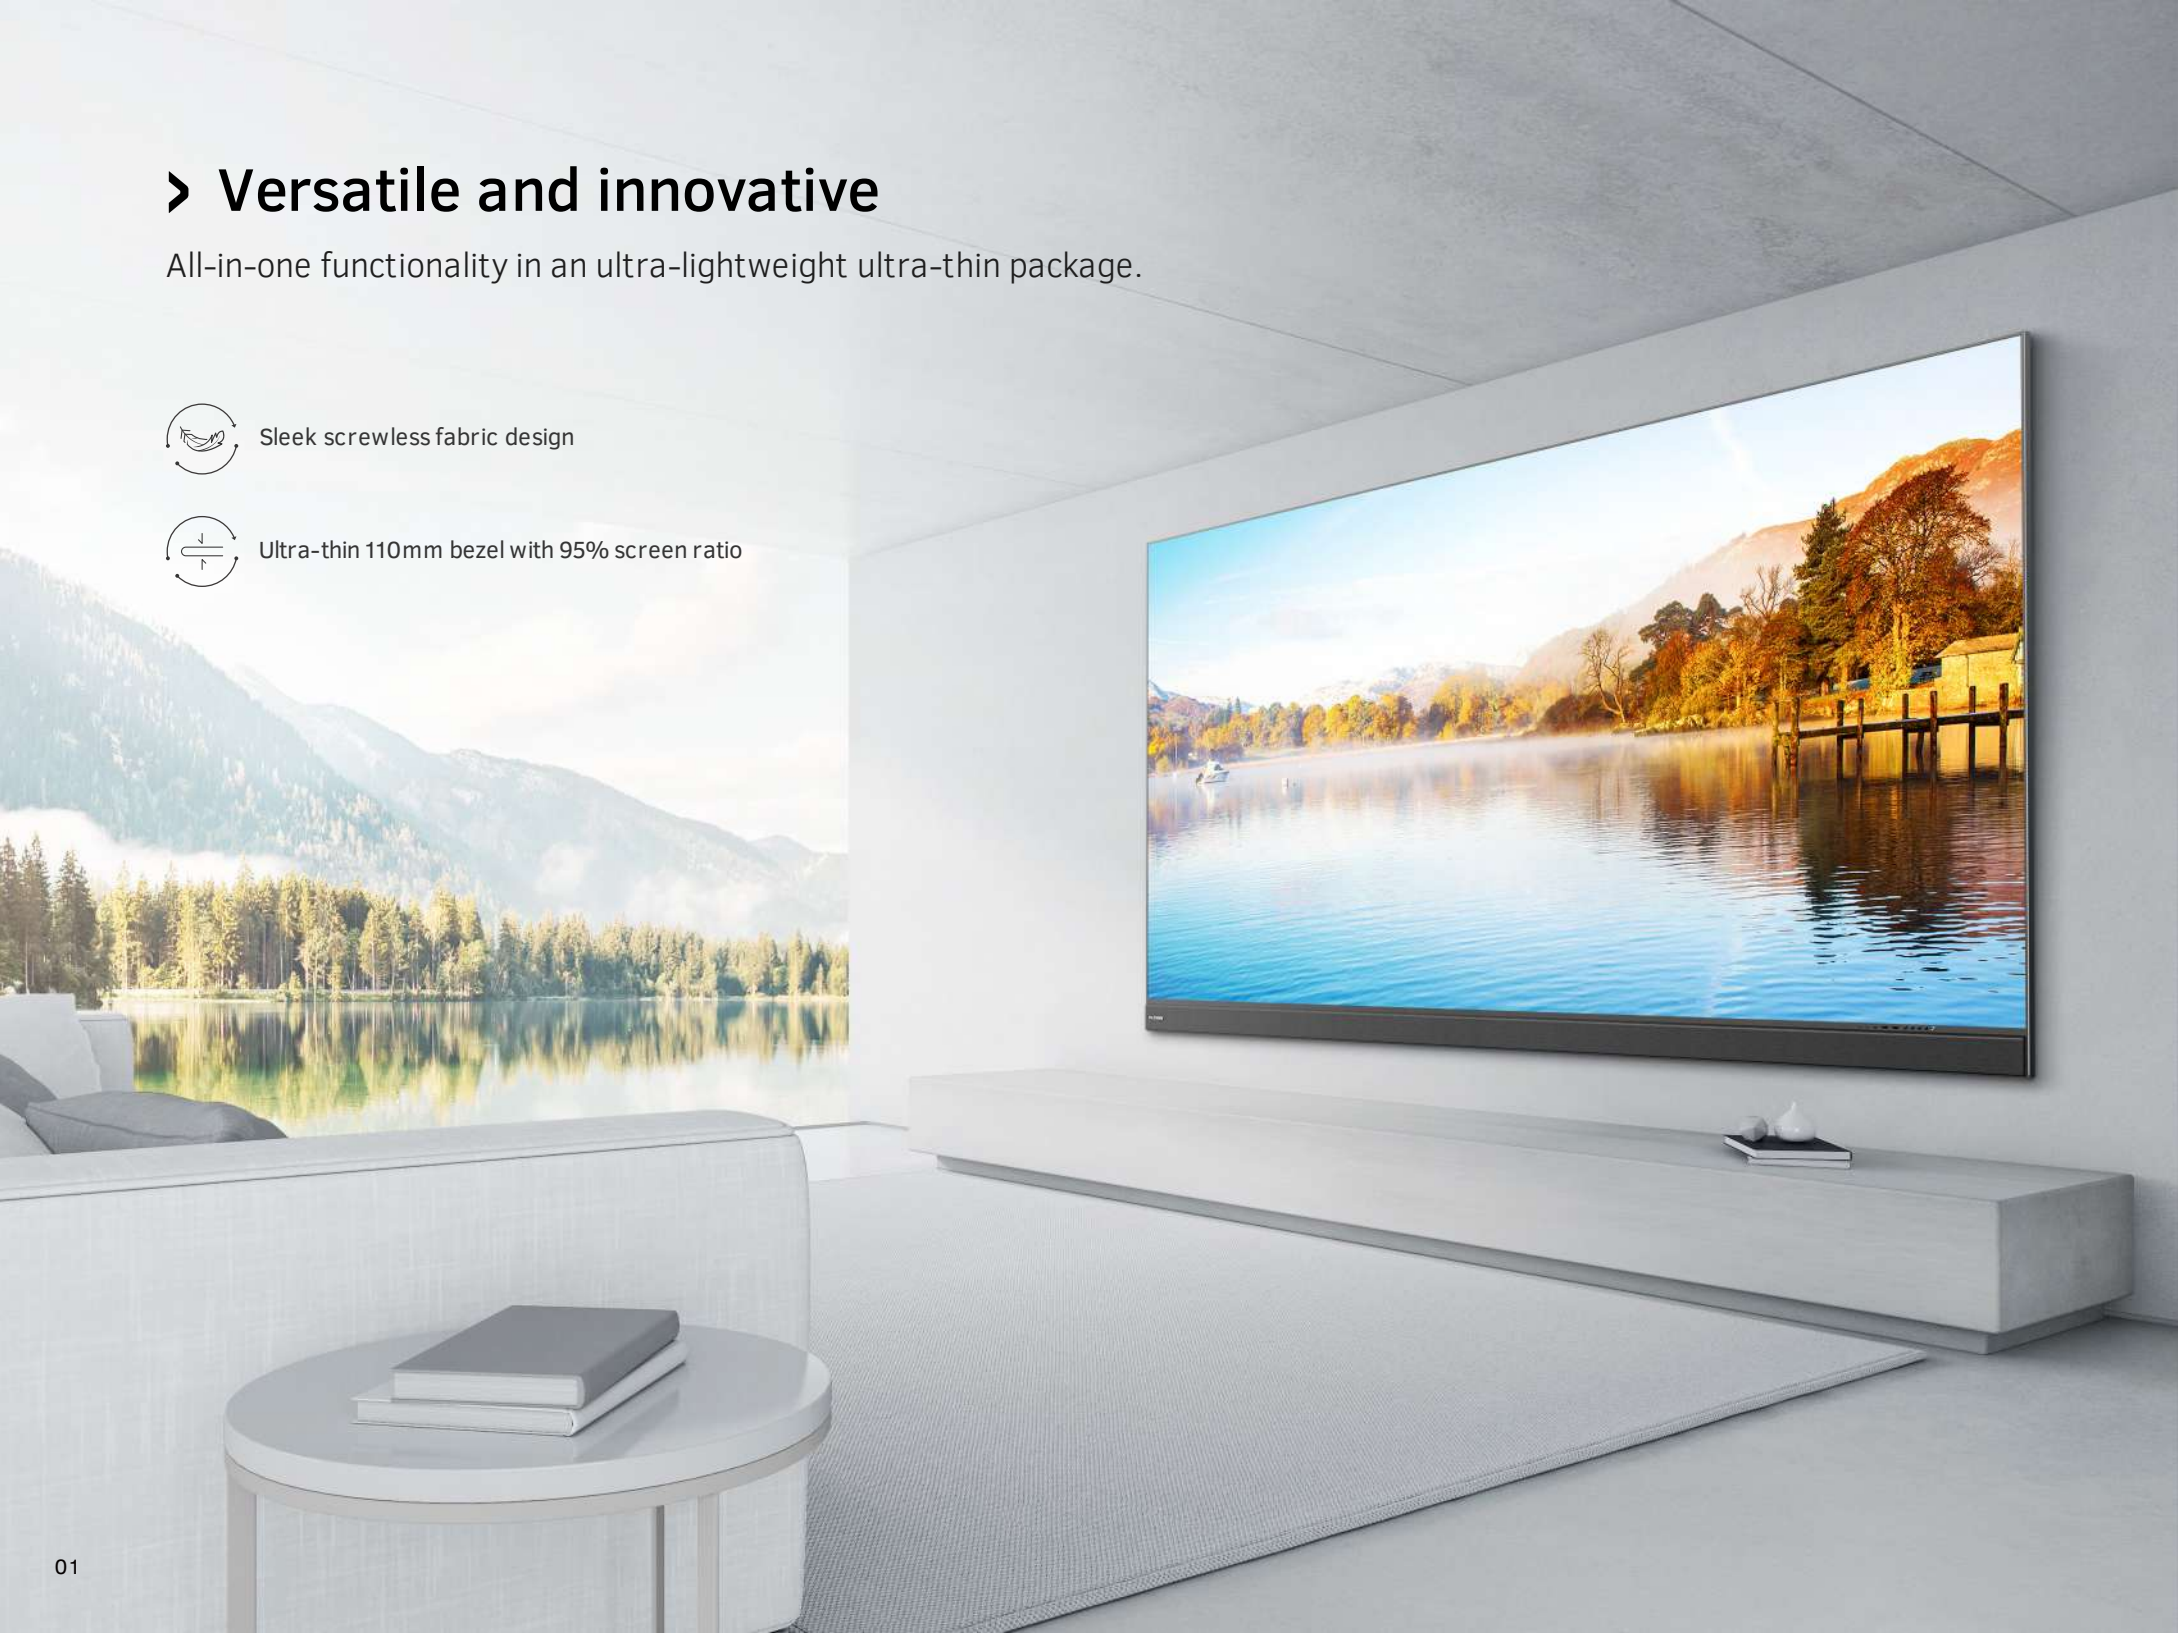

## › Versatile and innovative

All-in-one functionality in an ultra-lightweight ultra-thin package.

Sleek screwless fabric design

Ultra-thin 110mm bezel with 95% screen ratio

## › Versatile and innovative

Type-C port on the front for easy data access

Light sensor for dynamic brightness adjustment

Ergonomically designed with the entire key board on the right